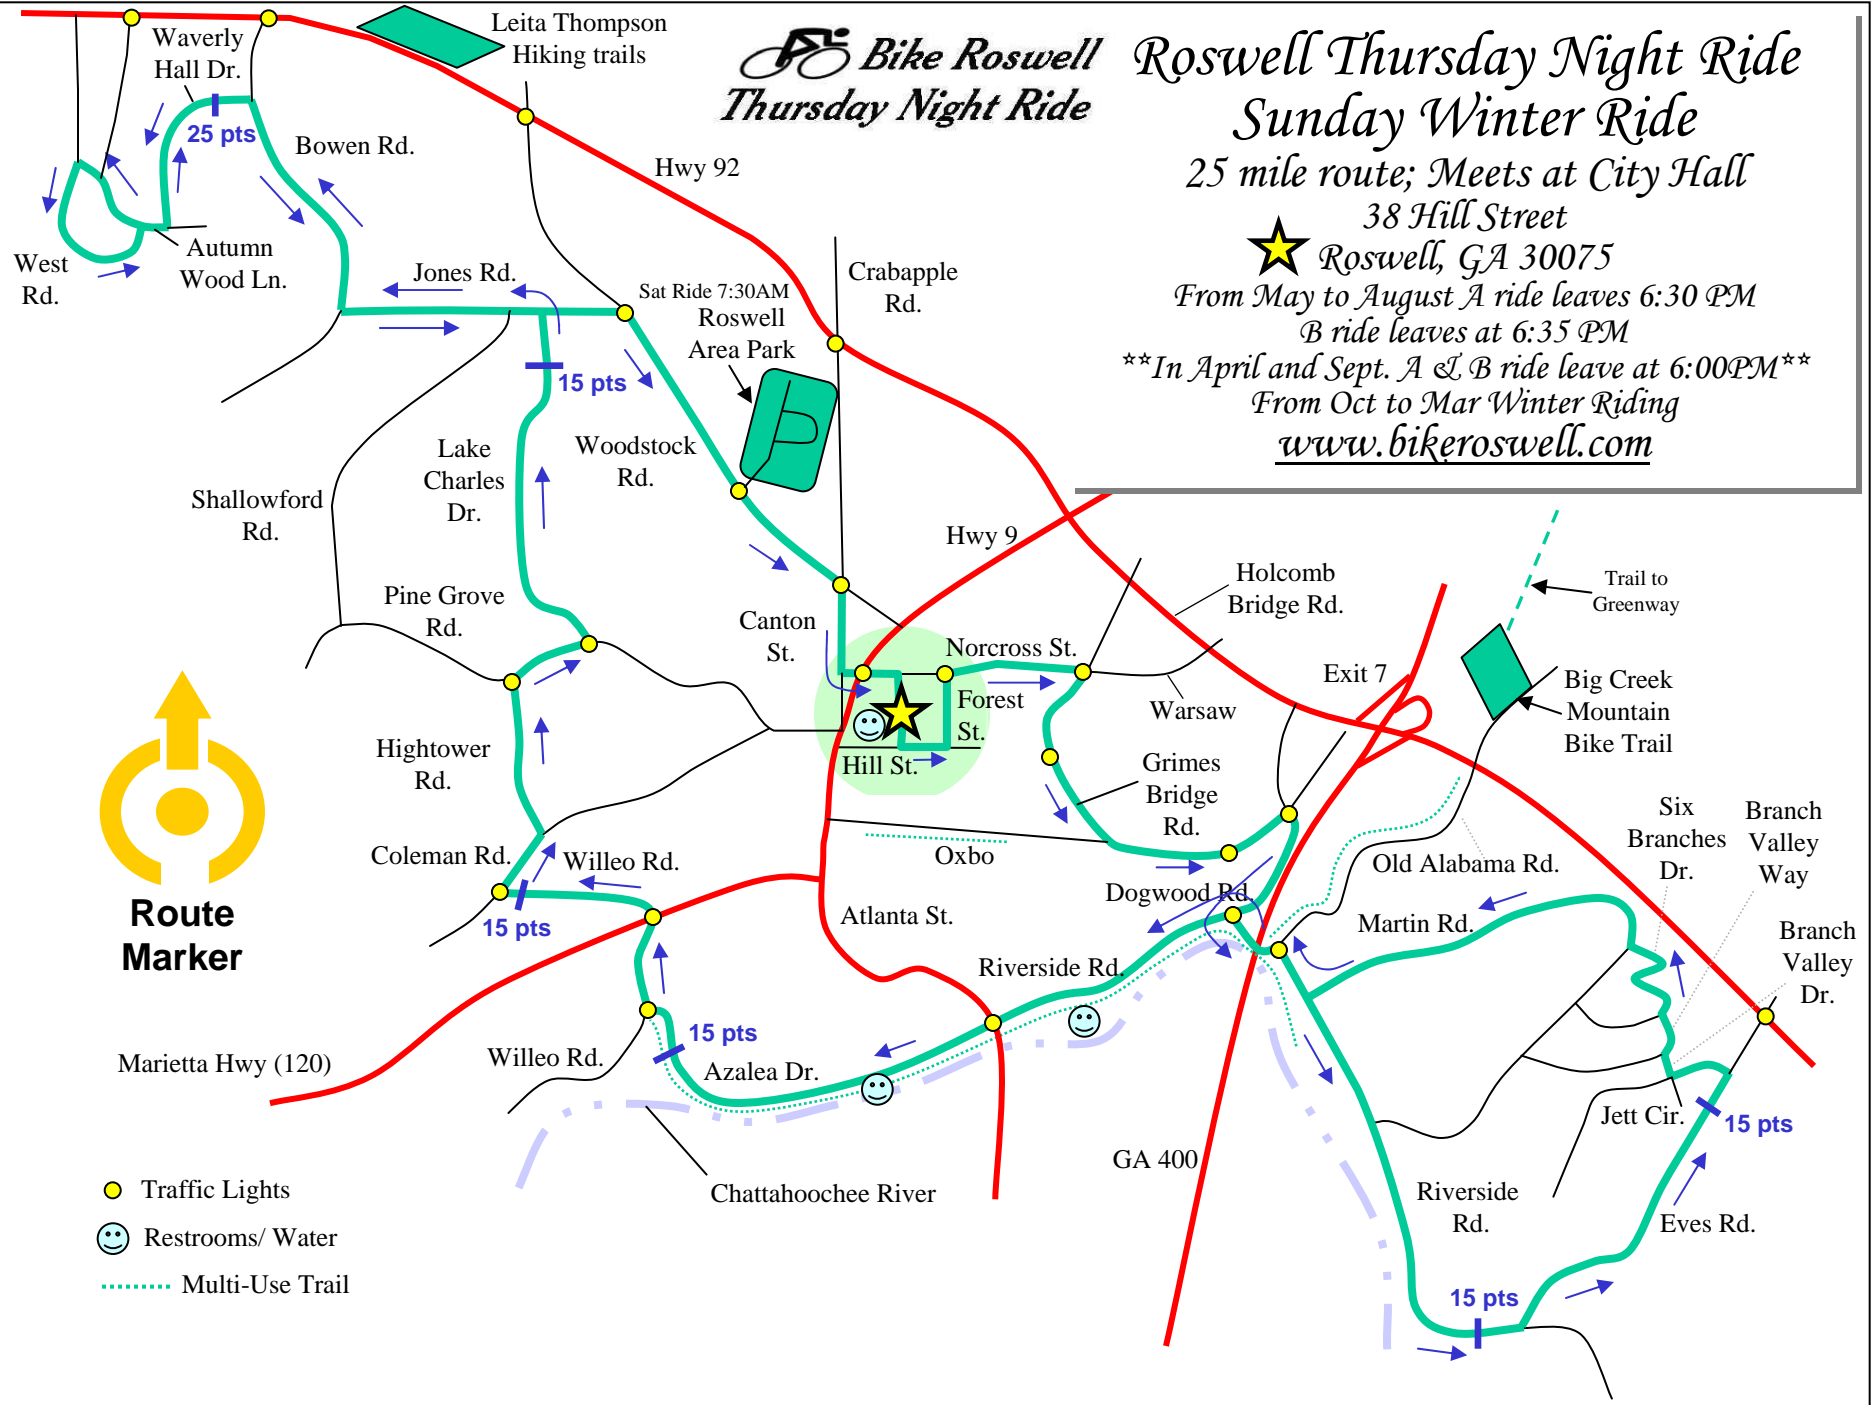

Bike Roswell
Thursday Night Ride

Roswell Thursday Night Ride
Sunday Winter Ride

25 mile route; Meets at City Hall
 38 Hill Street

★ Roswell, GA 30075

From May to August A ride leaves 6:30 PM
 B ride leaves at 6:35 PM

In April and Sept. A & B ride leave at 6:00PM

From Oct to Mar Winter Riding
www.bikeroswell.com

**Route
 Marker**

- Traffic Lights
- ☺ Restrooms/ Water
- ⋯ Multi-Use Trail