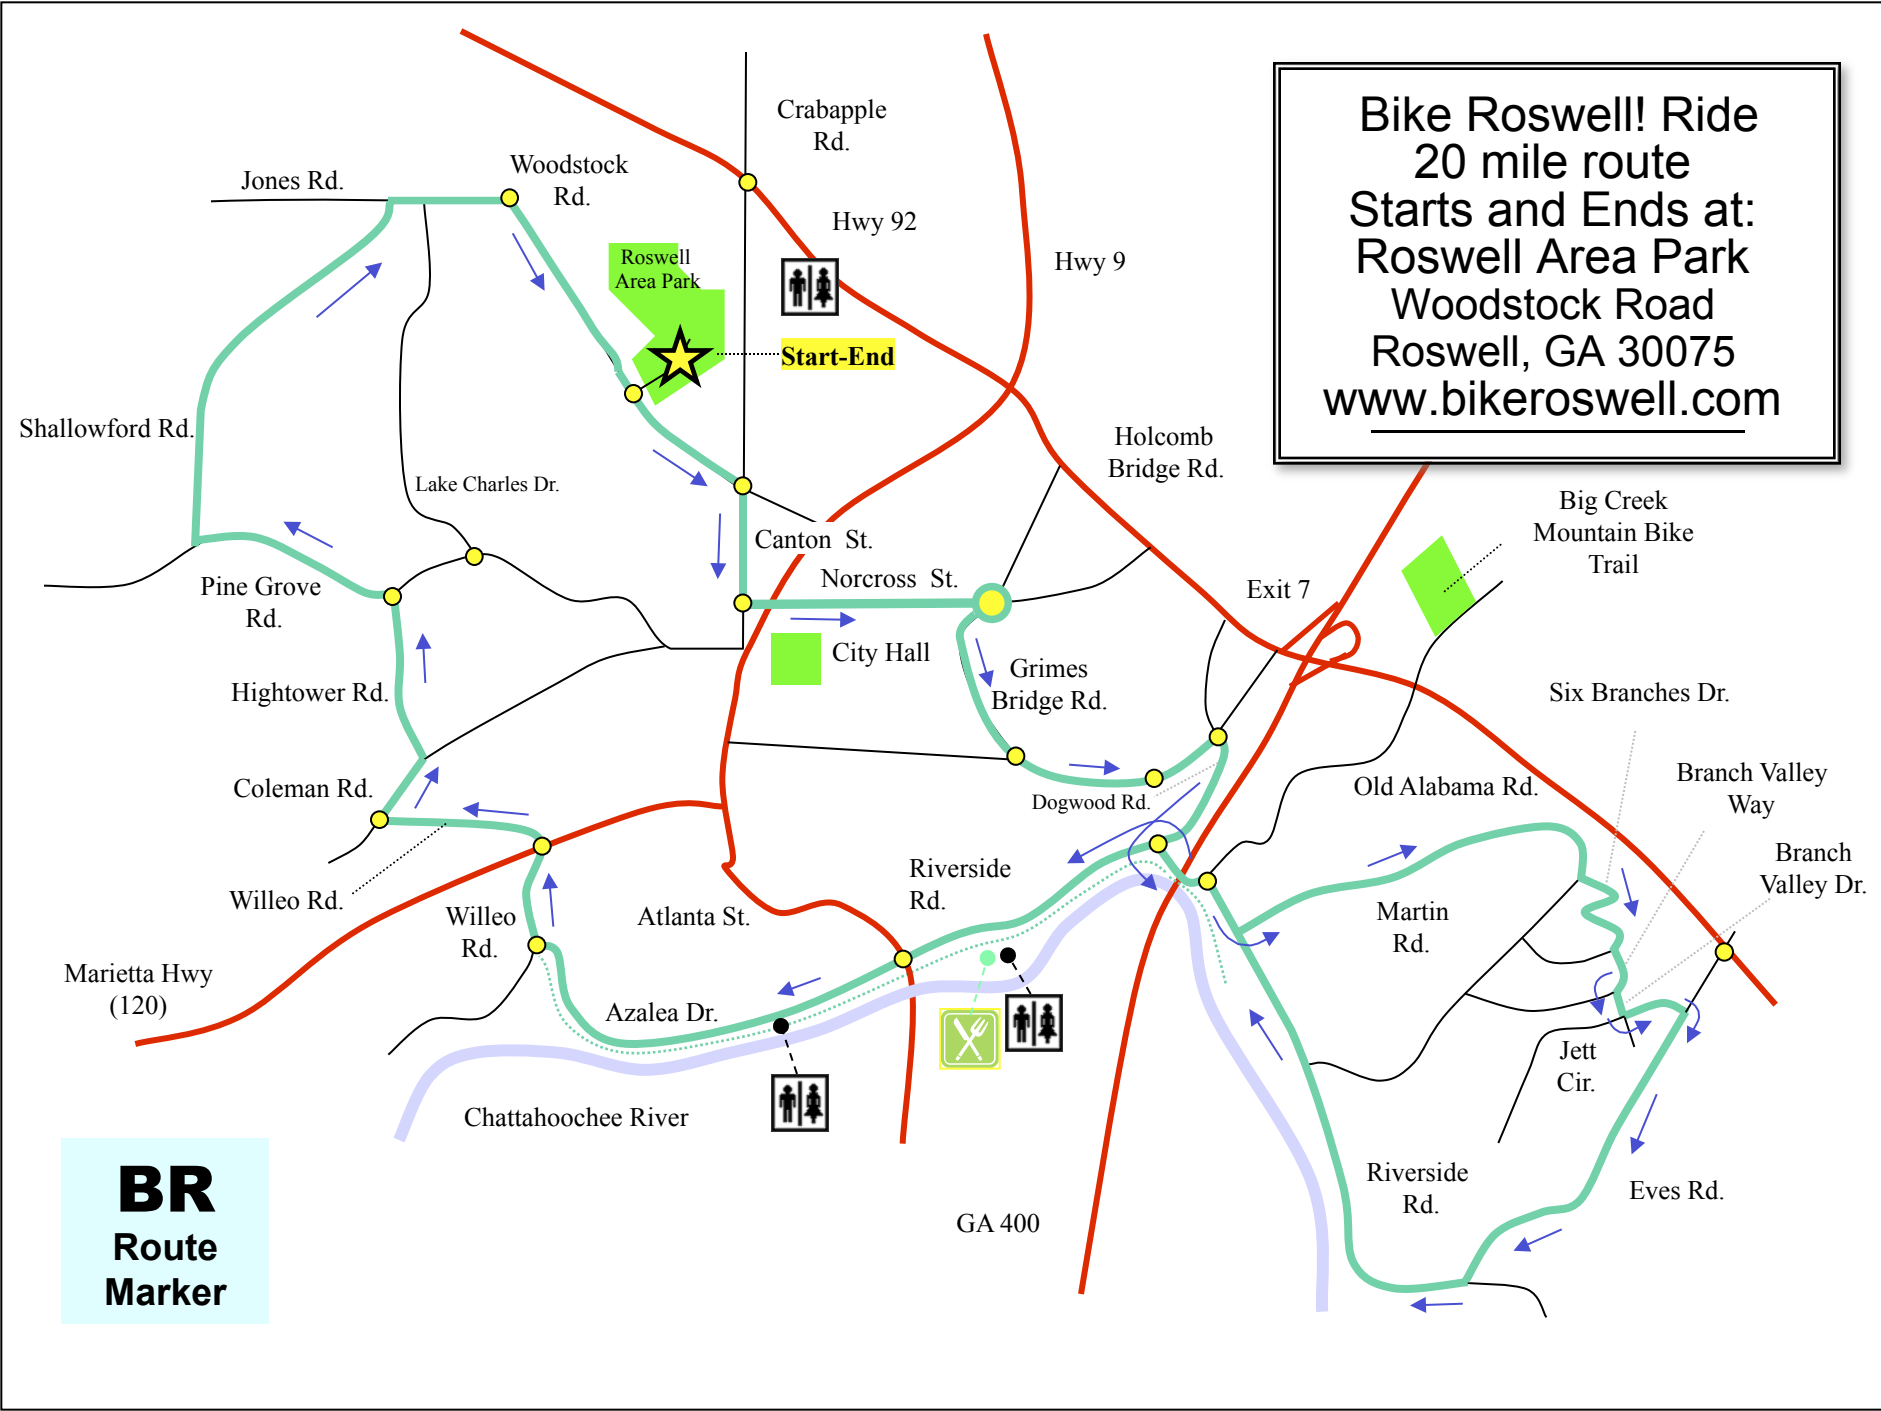

**Bike Roswell! Ride
20 mile route
Starts and Ends at:
Roswell Area Park
Woodstock Road
Roswell, GA 30075
www.bikeroswell.com**

**BR
Route
Marker**